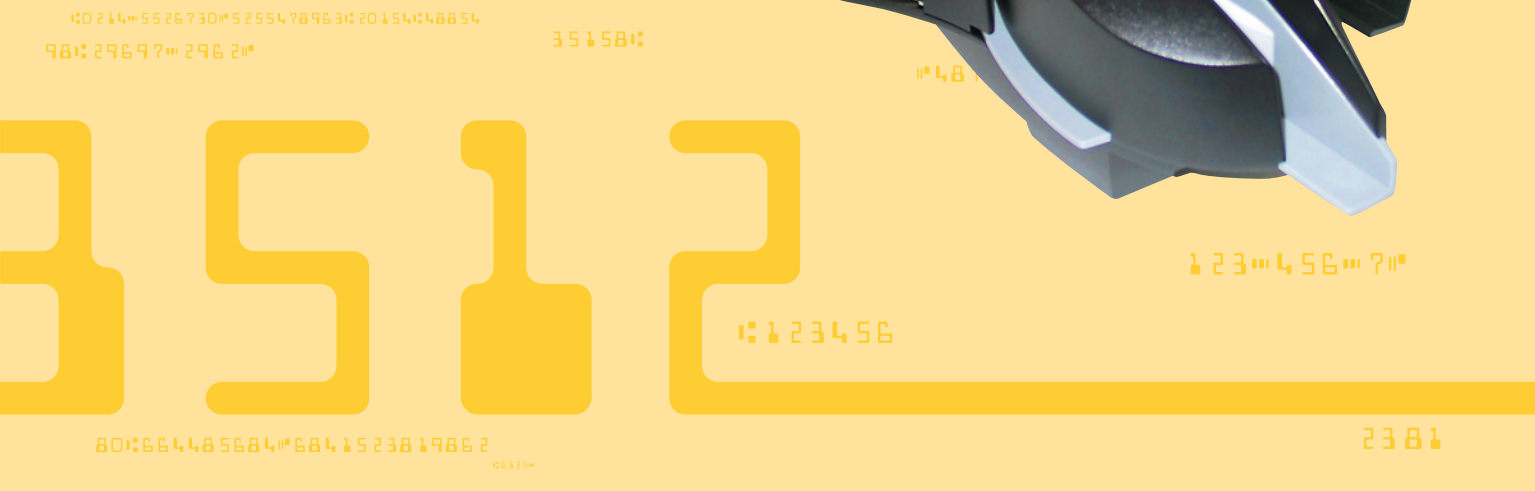

EXCELLA™

FEATURES

- ▶ Reads E13B and CMC7 MICR fonts
- ▶ Captures front and back image of check in a single pass
- ▶ Endorsement printer prints horizontal message on back of the check (e.g. endorsement information)
- ▶ Endorsement message is programmable
Message height: 1/8" consisting of 12 pixels
- ▶ Resolution: 200 dpi (scaling to 100 dpi available)
- ▶ Black & white/grayscale images are standard.
Color images are available in a different model